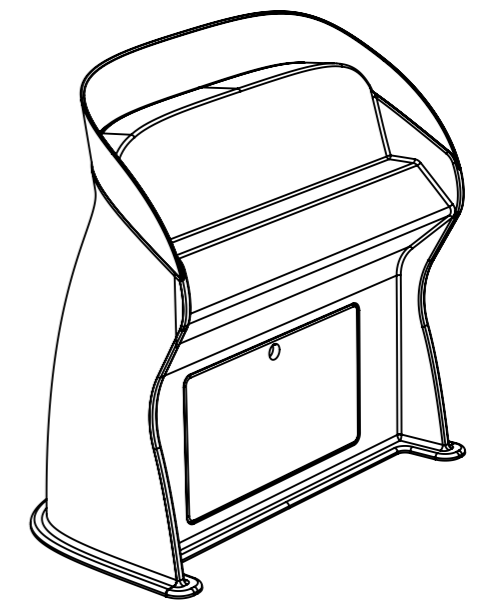

Aero Console

Weight	50 kg/110.2 lbs
Windshield/type	Destroyer/ 10mm acrylic
Internal Volume	720 liters
Plotter space	Twin 15"
Body	Divinycell reinforced GRP

UNLESS OTHERWISE SPECIFIED: DIMENSIONS ARE IN MILLIMETERS SURFACE FINISH: TOLERANCES: LINEAR: ANGULAR:				FINISH:		DEBUR AND BREAK SHARP EDGES		DO NOT SCALE DRAWING		REVISION	
DRAWN JL				SIGNATURE		DATE		Ullman Dynamics www.ullmandynamics.com		Ullman	
CHK'D								TITLE: Steering Pulpet Aero			
APPV'D											
MFG											
Q.A						MATERIAL:		DWG NO.		A3	
								Ullman Aero Console GRP			
						WEIGHT:		SCALE:1:20		SHEET 1 OF 1	