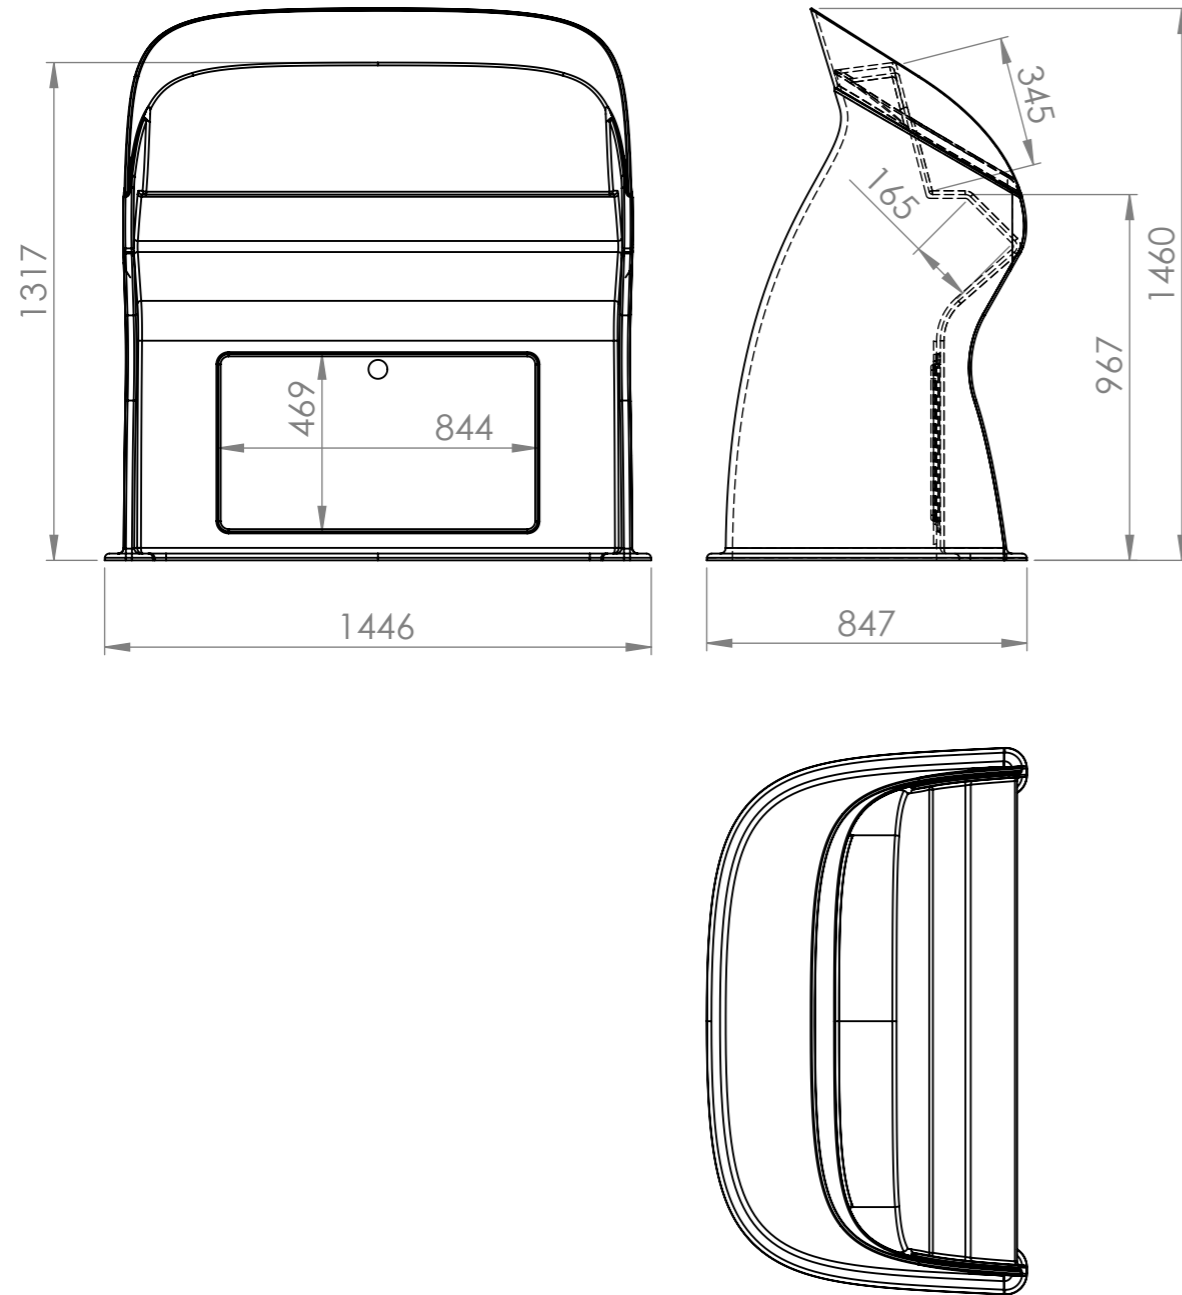

Aero Console

Weight	50 kg/110.2 lbs
Windshield/type	Destroyer/ 10mm acrylic
Internal Volume	720 liters
Plotter space	Twin 15"
Body	Divinycell reinforced GRP

UNLESS OTHERWISE SPECIFIED: DIMENSIONS ARE IN MILLIMETERS SURFACE FINISH: TOLERANCES: LINEAR: ANGULAR:				FINISH:		DEBUR AND BREAK SHARP EDGES		DO NOT SCALE DRAWING		REVISION	
DRAWN JL				SIGNATURE		DATE		Ullman Dynamics www.ullmandynamics.com		Ullman	
CHK'D								TITLE: Steering Pulpet Aero			
APPV'D											
MFG											
Q.A						MATERIAL:		DWG NO.		A3	
								Ullman Aero Console GRP			
						WEIGHT:		SCALE:1:20		SHEET 1 OF 1	